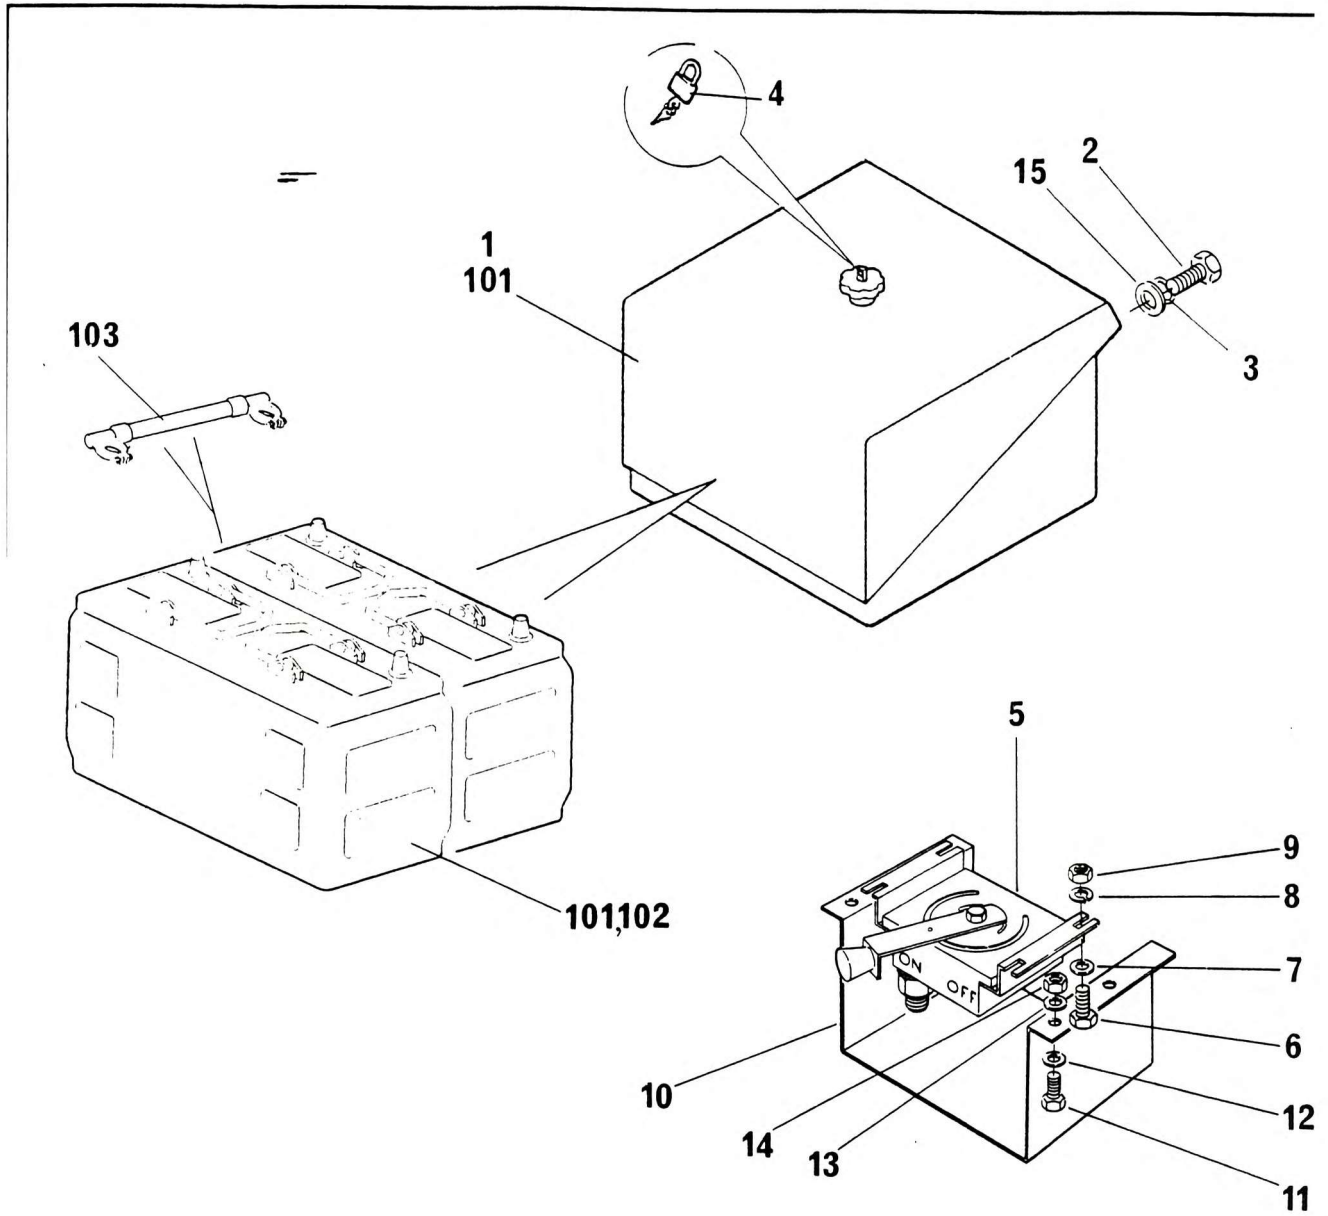

BATTERY BOX INSTALL

NO.	PART NO.	QTY.	DESCRIPTION	NO.	PART NO.	QTY.	DESCRIPTION
1	6-064-990031	1	Battery Assy Compr. 101, 102, 103	13	7067215	4	Washer Spring M8
2	7045406	4	Screw M12 x 20 Long	14	7-661-170003	4	Hex Nut M8
3	7067208	4	Washer Spring ½"	15	7066539	4	Washer M12
4	95265	1	Padlock	101	6-064-990029	1	Battery Box
5	7-872-000489	1	Battery Disconnect Switch	102	8787934	2	Battery 12 Volt
6	7045104	4	Screw M6 x 16 Long	103	8301808	1	Link
7	7066536	4	Washer Plain M6				
8	7067214	4	Washer Spring M6				
9	7069102	4	Nut M5				
10	4-140-100482	1	Cover Battery Disconnect				
11	7045205	4	Screw M8 x 16 Long				
12	7-951-170014	4	Flat Washer M8 Steel				